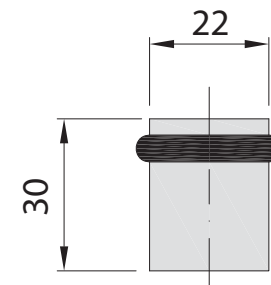

TOPE DE PUERTA 1069

Technical specifications

- Modern and elegant design.
- Suitable for entrance doors or inner doors.
- Screw fastening
- Different finishes.
- High density rubber.

Dimensiones

Códe	Description	Finished	Set
03940	TOPE DE PUERTA 1069 Ø22X30	INOX	25/250